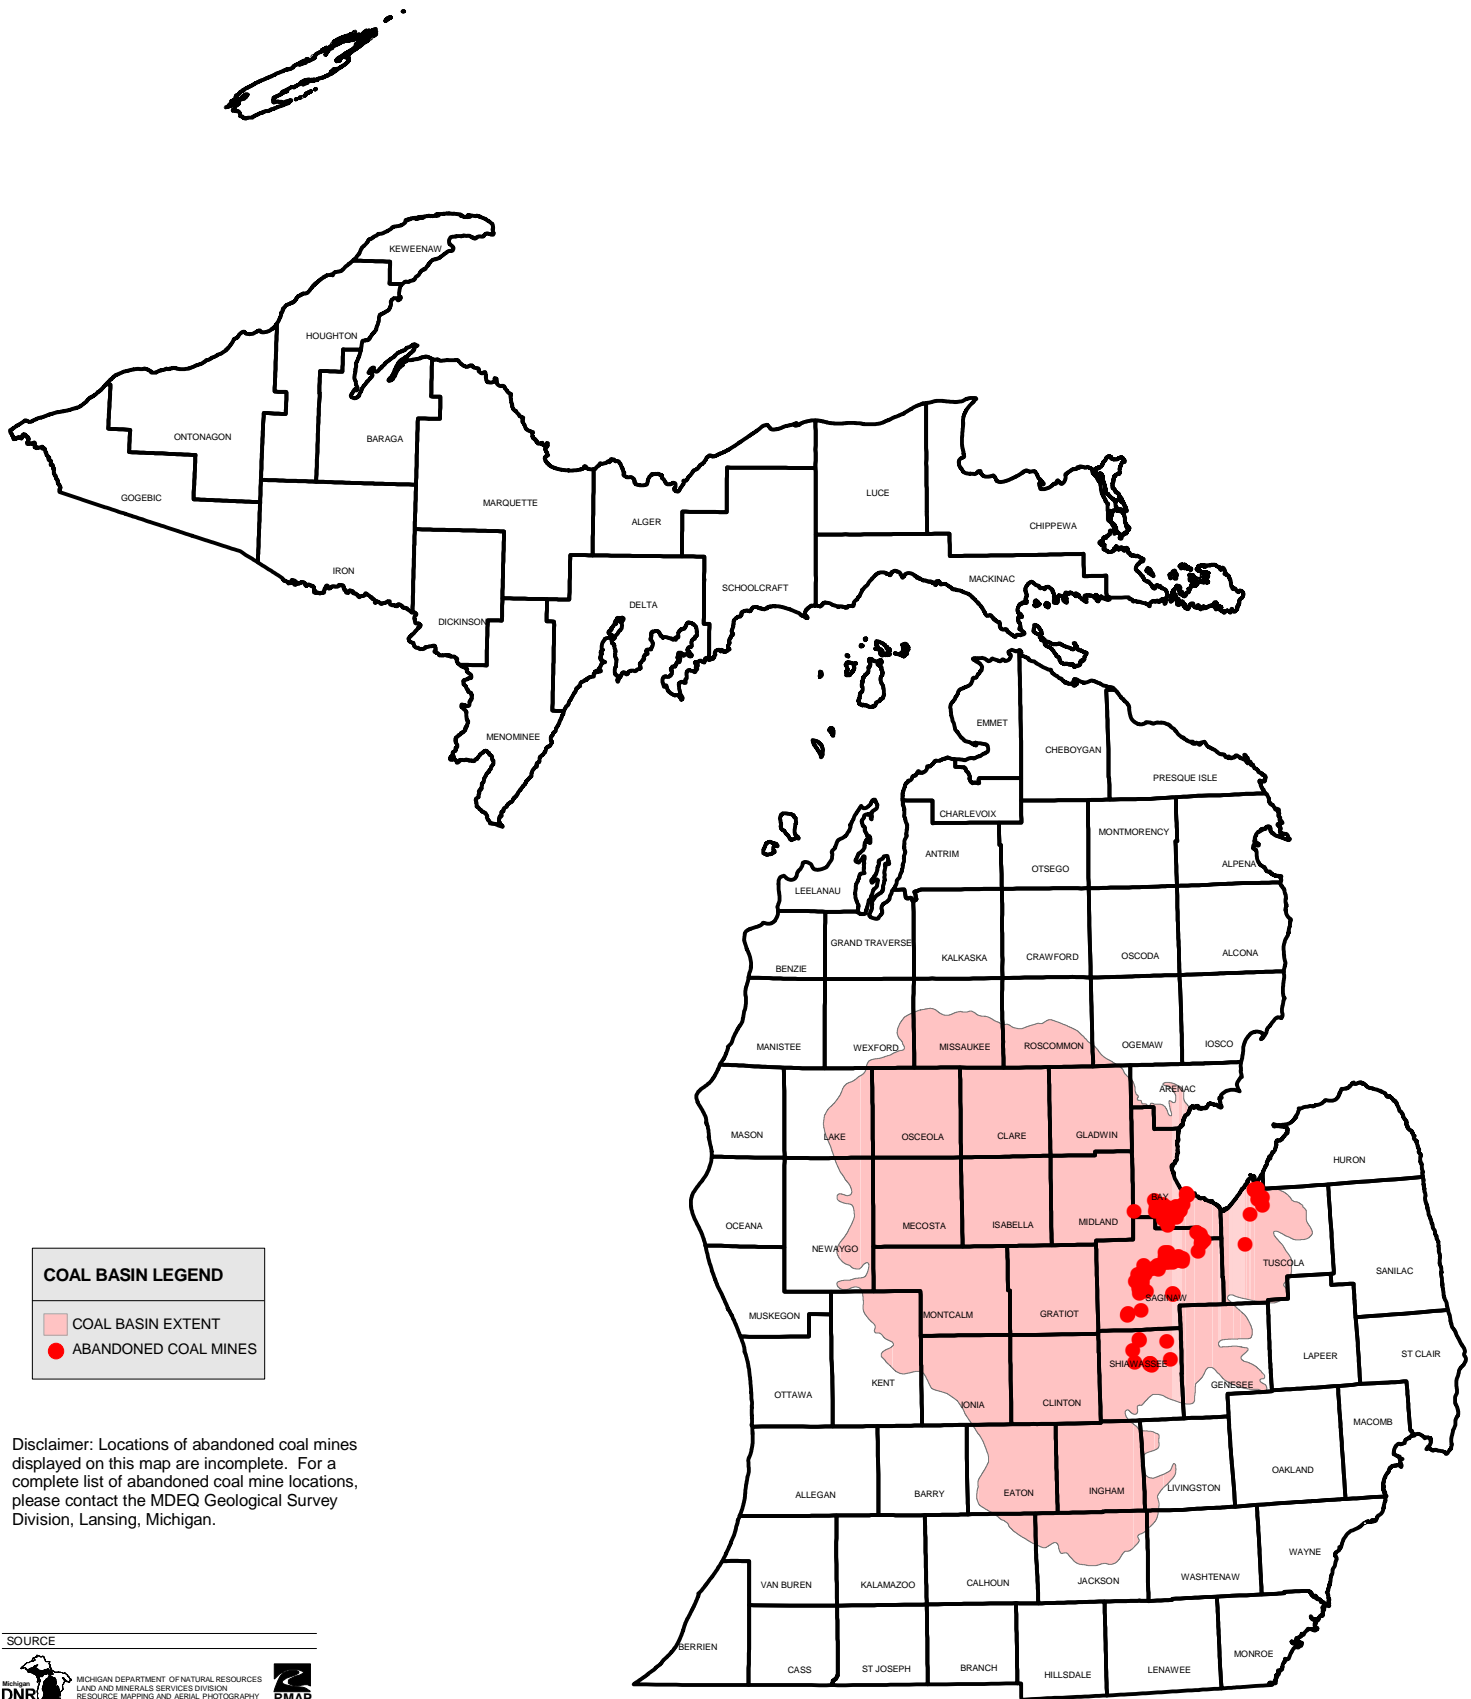

MICHIGAN COAL BASIN

COAL BASIN LEGEND

- COAL BASIN EXTENT
- ABANDONED COAL MINES

Disclaimer: Locations of abandoned coal mines displayed on this map are incomplete. For a complete list of abandoned coal mine locations, please contact the MDEQ Geological Survey Division, Lansing, Michigan.

SOURCE

Date: 06/20/2000 0 20 40 Miles